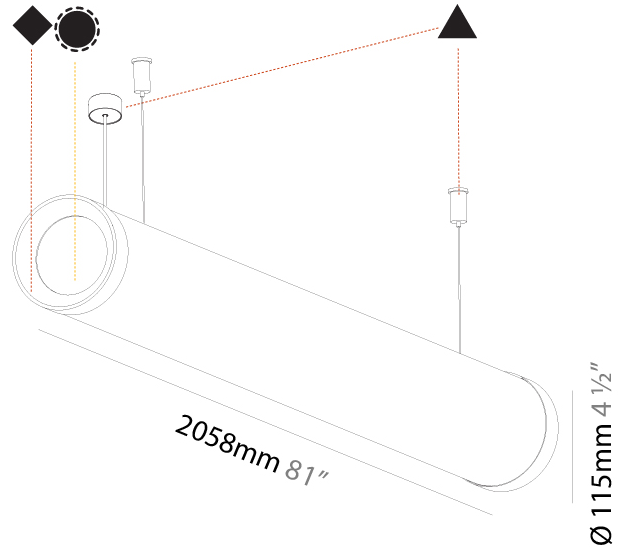

GENERAL

Series: Bunga Plus
Brand: Prolicht
Division: Architectural
Mounting Type: Suspension
Mounting Location: Ceiling
Subcategory: Profile

PHYSICAL

Shape: Cylinder
Length (mm): 2058
Length (in): 81
Width (mm): 115
Width (in): 4 1/2
Height (mm): 115
Height (in): 4 1/2
Max. Overall Height (mm): 2115
Max. Overall Height (in): 83 1/4
Light Distribution: Omnidirectional
Weight (kg): 6.492
Weight (lbs): 14.312
Diffuser: [PMMA - Opal](#)
Fixture Finish: [SSR / BKV / CWI / CRY / HAB / UFT / ITA / RUA / FTG / MYG / LOD / PUS / FRO / FUP / KIA / POP / BLS / SPG / MEY / GOH / GUM / CHC / COM / ABZ / JAG / OBR / MOS / ROR](#)
Fixture Material: Aluminum
Cable Details: [2000mm or 4000mm Transparent Cable](#)
Upon Request: Cable colour - White / Black / Orange / Red

ELECTRICAL

Lamp Type: LED (Zhaga Standard)
Input Wattage (W): 35
Total Output Wattage (W): 28 / 22.8 (3500K)
Dimming: [Non-Dimming / Phase Dimming (120Vac only) / 0-10V Dimming](#)
Driver Included: Yes
Driver Location: Integrated
Driver Type: Constant Current - 120 / 277Vac
Driver Class: Class 2
Input Voltage (V): 120 - 277
Constant Current (MA): 350 / 500 (3500K)

LED

Color Temperature (°K): [3000 / 3500 / 4000](#)
Max. Delivered Lumen (lm): 3870 / 4008 / 4090
CRI: >80 CRI
Lamp Life (hrs): 50000

OPTICAL

RATINGS AND CERTIFICATIONS

Certified By: Certified for North American Standards
IP rating: IP20